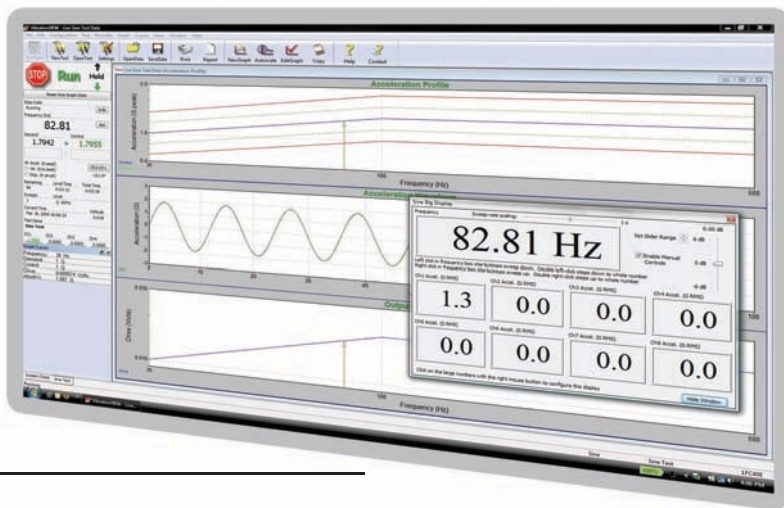

SINEVIEW

SINE VIBRATION CONTROL SOFTWARE VR610

1

1,000 A, V,
D,

0 6,000 / 0

100 /

MIL-STD-167.

— VR670
4,990
20,000 ,
(SRTD) – VR645
10
2- ,
(COLA) – VR611
VR8500,
– VR613
, /) 1000
– VR632
– VR612