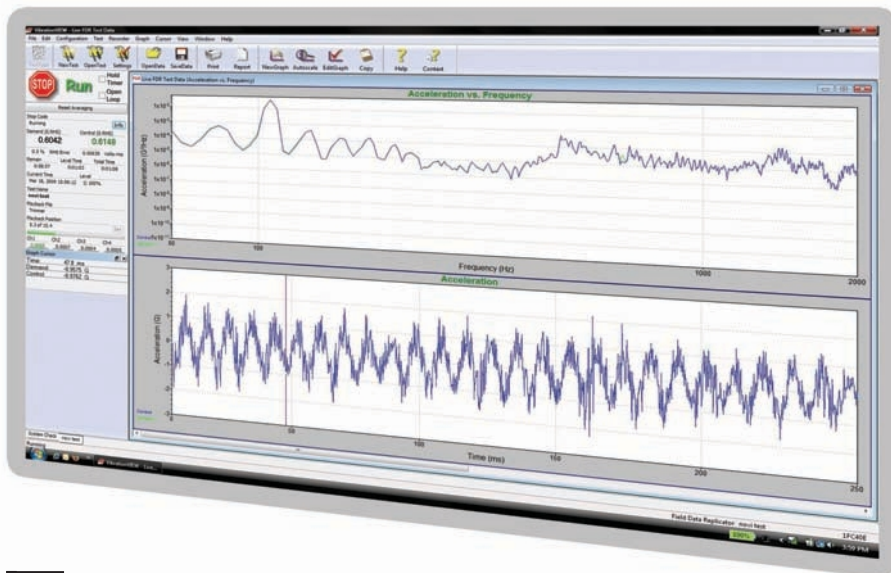

# F.D.R.VIEW

FIELD DATA REPLICATION SOFTWARE

VR625

F.D.R.VIEW (FDR)

, FDR

AVAILABLE OPTIONS

VR641

Field Data Replicator

VR673

- FDR

FDR 26,000